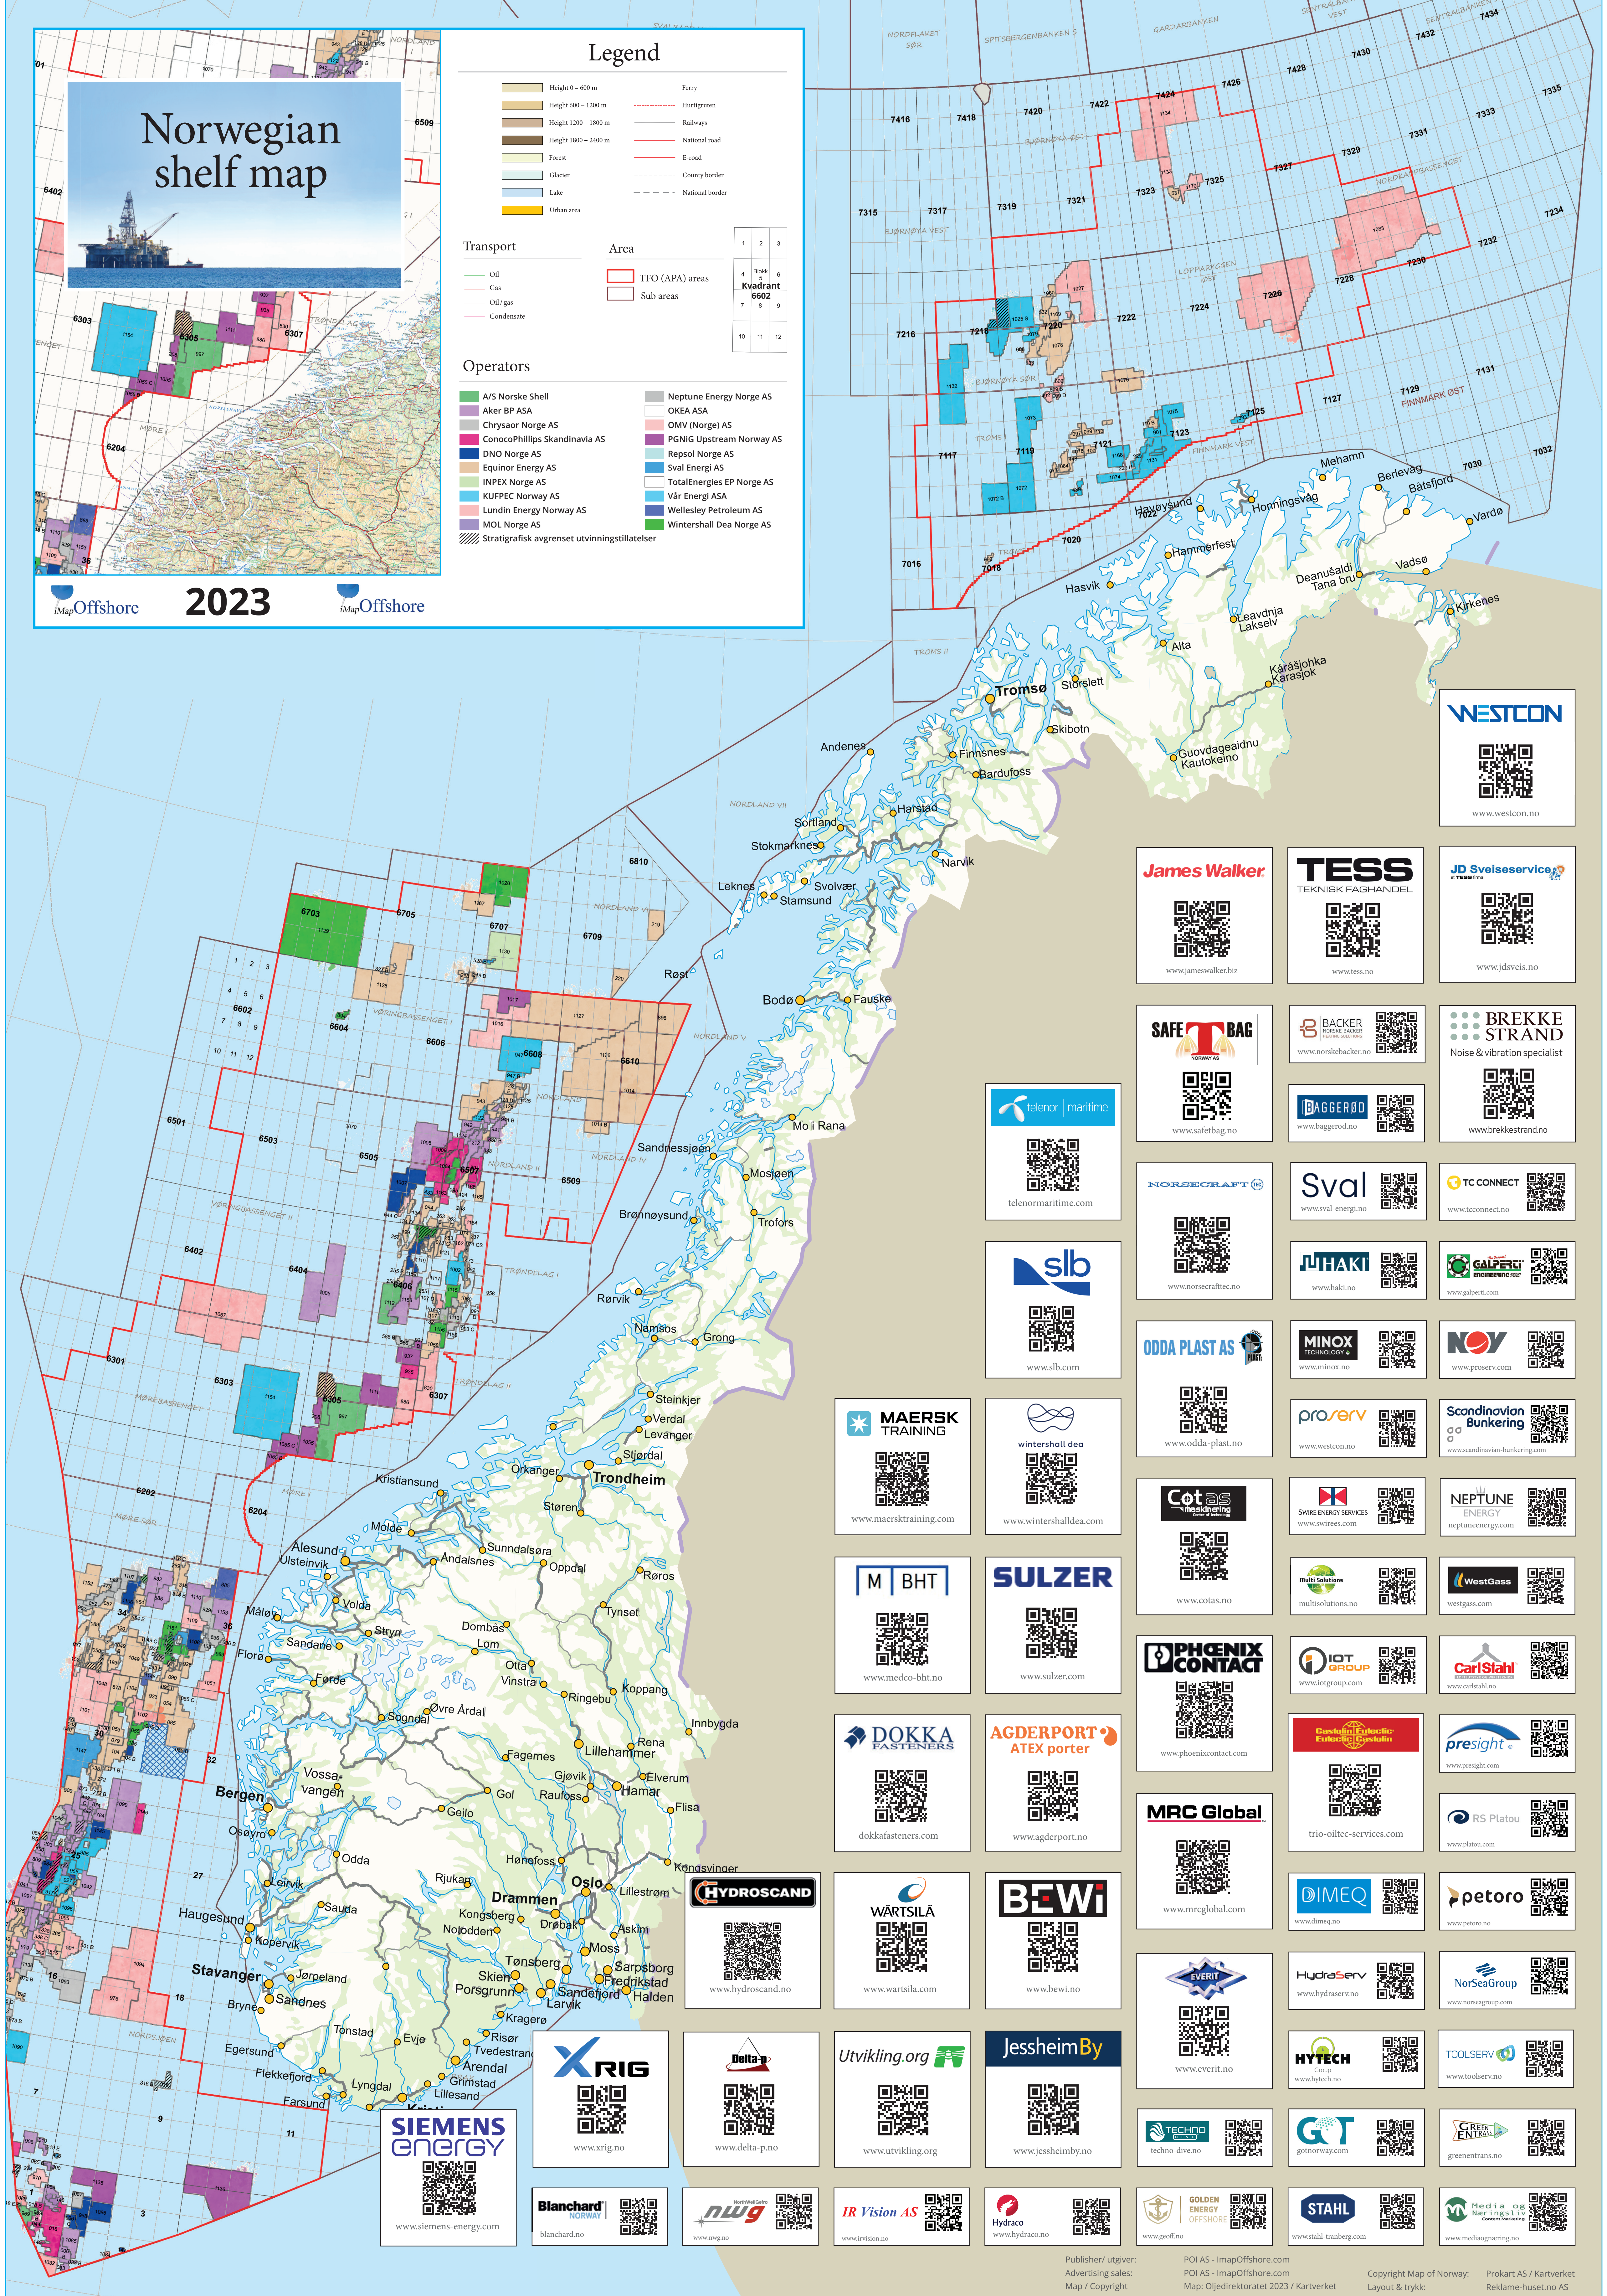

Norwegian shelf map

Legend

- Height 0 - 600 m
- Height 600 - 1200 m
- Height 1200 - 1800 m
- Height 1800 - 2400 m
- Forest
- Glacier
- Lake
- Urban area
- Ferry
- Hurtigruten
- Railways
- National road
- E-road
- County border
- National border

Transport

- Oil
- Gas
- Oil/gas
- Condensate

Area

- TFO (APA) areas
- Sub areas

1	2	3
4	5	6
7	8	9
10	11	12

Operators

- A/S Norske Shell
- Aker BP ASA
- Chrysaor Norge AS
- ConocoPhillips Skandinavia AS
- DNO Norge AS
- Equinor Energy AS
- INPEX Norge AS
- KUFPEC Norway AS
- Lundin Energy Norway AS
- MOL Norge AS
- Stratigrafisk avgrenset utvinningstillatelse
- Neptune Energy Norge AS
- OKEA ASA
- OMV (Norge) AS
- PGNIG Upstream Norway AS
- Repsol Norge AS
- Sval Energi AS
- TotalEnergies EP Norge AS
- Vår Energi ASA
- Wellesley Petroleum AS
- Wintershall Dea Norge AS

iMapOffshore

2023

iMapOffshore

WESTCON

www.westcon.no

James Walker

www.jameswalker.biz

TESS
TEKNISK FAGHANDEL